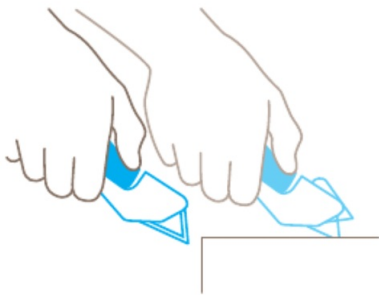

# Safety Knife MARTOR SECUPRO LEWIS

Show online

The SECUPRO LEWIS safety technology guarantees you a very high degree of safety from cut injuries, because the blade is covered by the blade protection cap immediately after leaving the cutting material.

## Fully covered blade protection – a very high degree of safety

The SECUPRO LEWIS safety technology guarantees you a very high degree of safety from cut injuries, because the blade is covered by the blade protection cap immediately after leaving the cutting material. Even if you operate the slider further.