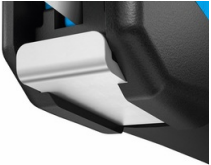

Terää on helppo vaihtaa, nappia painamalla. Veitseen on saatavana erinlaisia teriä, kysy meiltä lisää!

All highlights at a glance.

Ergonomic handle

The plastic handle now sits even better in the hand thanks mainly to the new shape of the knife's back. The slider and blade change button have also been improved for efficient operation.

3-sided slider

From the right? From the left? From above? Regardless of how you want to activate the blade, all options are available with the SECUPRO

ILLBY PLAST

illbyplast.com
+358(0)19656905

Ilolan Kartanon tie 43
FIN-07280 ILOLA

MAXISAFE. What's more, the 3-sided slider is now grooved for better grip.

At the press of a button

Your two hands alone are enough to change the blade. And these short instructions: press the blade change button and swing open the handle. Push the blade carrier to the front and you can change the blade. It's that easy.

Metal guard

SECUPRO MAXISAFE is not afraid of a little friction. A metal abrasion protection shield, found on the underside of the knife head, works to prevent any general wear and tear as you cut your path through the day.