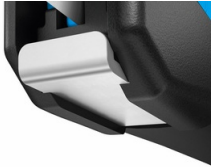

Metal guard

SECUPRO MAXISAFE is not afraid of a little friction. A metal abrasion protection shield, found on the underside of the knife head, works to prevent any general wear and tear as you cut your path through the day.